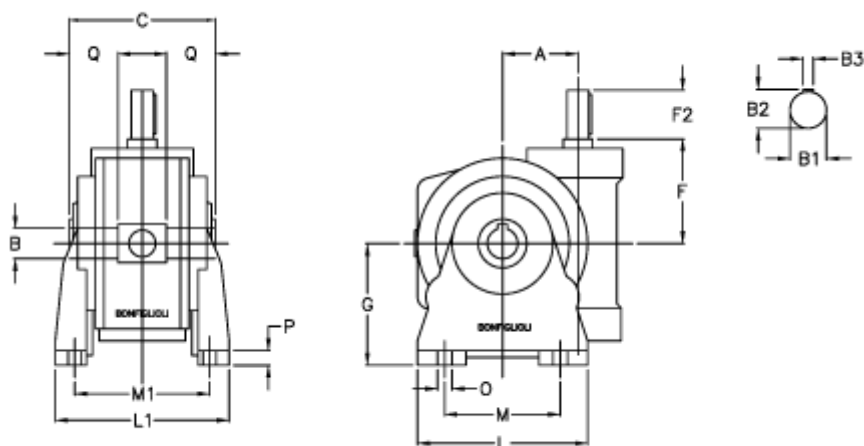

Article number: 3901185060300

Description: Worm gear with solid input shaft  
VF 185V-60-HS

## Measures

a	= 185.4	F2 = 70	Q = 65.0
B	= 60	g = 254	
B1	= 40	L = 360	
B2	= 43.0	L1 = 320	
B3	= 12	m = 270	
C	= 190	M1 = 251.0	
Description	= VF 185V-xx-HS	O = 22.0	
F	= 214.5	P = 22	